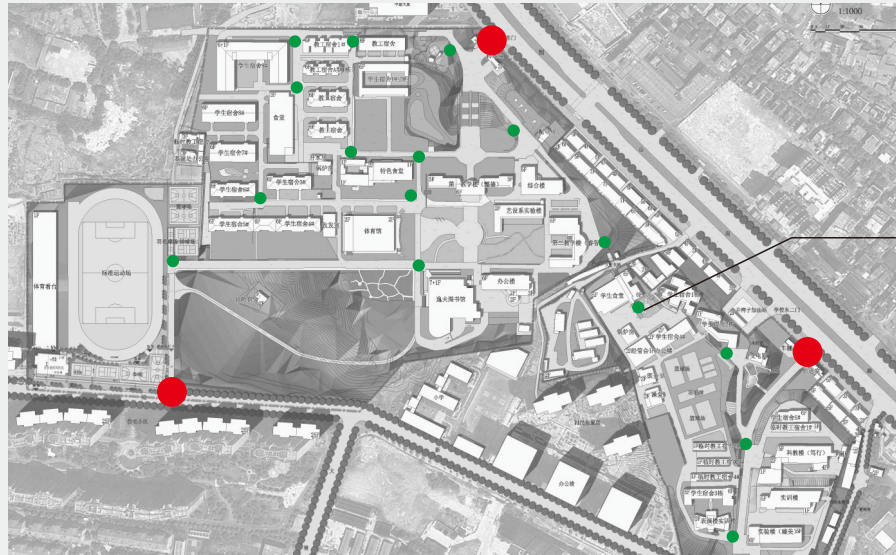

表演楼
PERFORMANCE TRAINING BUILDING

南三栋
BASKETBALL COURT

实训楼
TRAINING BUILDING

臻美楼
ZHENMEI BUILDING

← **笃行楼**
DUKING BUILDING

您的位置

湖南女子学院
HUNAN WOMEN'S UNIVERSITY

↑ 北院
NORTH CAMPUS

↖ 南院食堂
STUDENT CANTEN

↓ 实训楼
TRAINING BUILDING

臻美楼
ZHENMEI BUILDING

表演楼
PERFORMANCE TRAINING BUILDING

实验楼
STUDENT DOORMOTORY

南三栋
STUDENT DOORMOTORY

笃行楼
DUXING BUILDING

南院教工宿舍
STUDENT DOORMOTORY