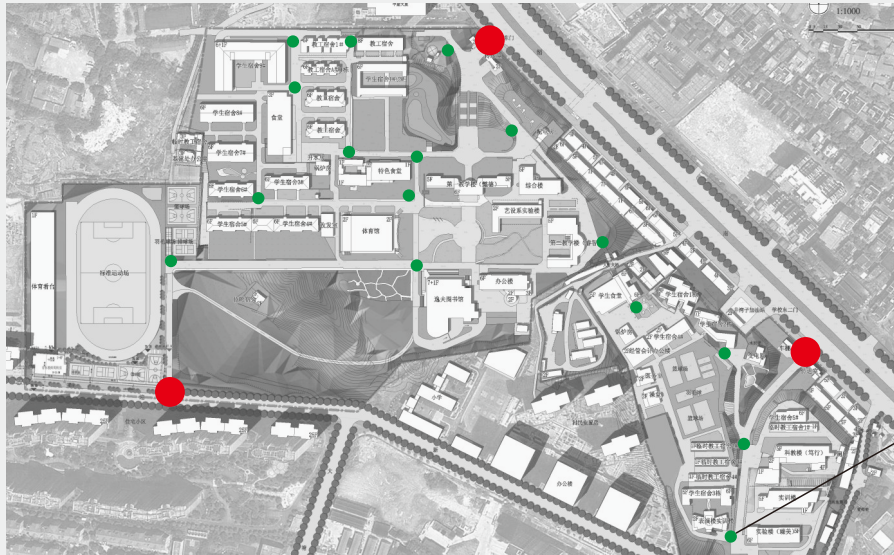

您的位置
YOUR POSITION

湖南女子学院
HUNAN WOMEN'S UNIVERSITY

↑ 实训楼
TRAINING BUILDING

臻美楼
ZHENMEI BUILDING

表演楼
PERFORMANCE TRAINING BUILDING

实验楼
LABORATORY

南三栋
SOUTH CAMPUS BUILDING 3

← 笃行楼
DUXING BUILDING

南院教工宿舍
SOUTH CAMPUS TEACHERS' QUARTERS

→ 北院
NORTH CAMPUS

南院学生宿舍、2栋
SOUTH CAMPUS STUDENT QUARTERS 2 BUILDINGS

南院食堂
SOUTH CAMPUS DINING HALL

您的位置

湖南女子学院
HUNAN WOMEN'S UNIVERSITY

➔ 北院
NORTH CAMPUS

表演楼
PERFORMANCE TRAINING BUILDING

南院学生宿舍1、2栋
STUDENT DORMITORY

南三栋
BASKETBALL COURT

实验楼
ECONOMIC MANAGEMENT ACCOUNTING OFFICE BUILDING

南院食堂
STUDENT CANTEN

您的位置

湖南女子学院
HUNAN WOMEN'S UNIVERSITY

↑ **实验楼**
ECONOMIC MANAGEMENT ACCOUNTING OFFICE BUILDING

表演楼
PERFORMANCE TRAINING BUILDING

南三栋
BASKETBALL COURT

实训楼
TRAINING BUILDING

臻美楼
ZHENMEI BUILDING

← **笃行楼**
DUKING BUILDING

您的位置

湖南女子学院
HUNAN WOMEN'S UNIVERSITY

↑ 北院
NORTH CAMPUS