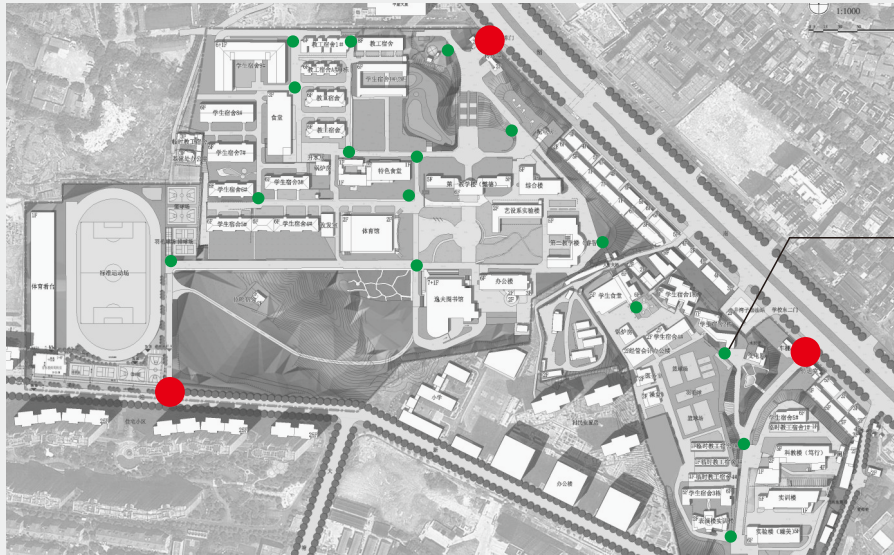

南院教工宿舍
SOUTH CAMPUS TEACHERS' QUARTERS

→ 北院
NORTH CAMPUS

南院学生宿舍、2栋
SOUTH CAMPUS STUDENT QUARTERS 2 BUILDINGS

南院食堂
SOUTH CAMPUS DINING HALL

您的位置

湖南女子学院
HUNAN WOMEN'S UNIVERSITY

➔ 北院
NORTH CAMPUS

表演楼
PERFORMANCE TRAINING BUILDING

南院学生宿舍1、2栋
STUDENT DORMITORY

南三栋
BASKETBALL COURT

实验楼
ECONOMIC MANAGEMENT ACCOUNTING OFFICE BUILDING

南院食堂
STUDENT CANTEN

您的位置

湖南女子学院
HUNAN WOMEN'S UNIVERSITY

↑ **实验楼**
ECONOMIC MANAGEMENT ACCOUNTING OFFICE BUILDING

表演楼
PERFORMANCE TRAINING BUILDING

南三栋
BASKETBALL COURT

实训楼
TRAINING BUILDING

臻美楼
ZHENMEI BUILDING

← **笃行楼**
DUKING BUILDING

您的位置

湖南女子学院
HUNAN WOMEN'S UNIVERSITY

↑ 北院
NORTH CAMPUS

↖ 南院食堂
STUDENT CANTEN

↓ 实训楼
TRAINING BUILDING

臻美楼
ZHENMEI BUILDING

表演楼
PERFORMANCE TRAINING BUILDING

实验楼
STUDENT DOORMOTORY

南三栋
STUDENT DOORMOTORY

笃行楼
DUXING BUILDING

南院教工宿舍
STUDENT DOORMOTORY